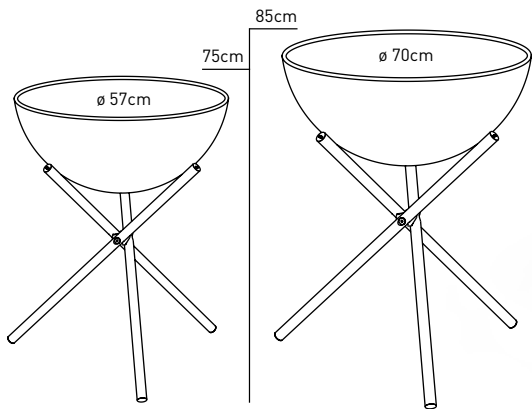

erhöht
elevated